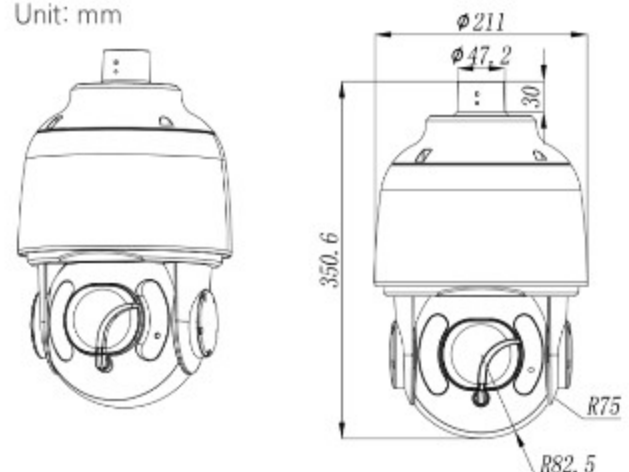

### IR Light / Ultra Low Light

Reaching over 300m using high-power monocrystal infrared LEDs, the light distance and angle are automatically synchronized according to the camera's zoom magnification for efficient night vision.

## Dimension

Unit: mm