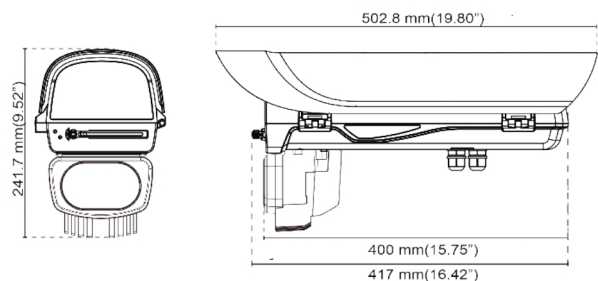

Network

Ethernet	10Base-T/100Base-Tx	
Video Compression	H.265/H.264/MJPEG	
Video Stream	Main	1080p/720p
	Second	D1/CIF/QCIF
	Third	1080p/720p/D1/CIF/QCIF
Stream Type	Video/Complex(Video/Audio) Stream	
Frame Rate	Max. 30 /25 fps for 1080P/720P/D1/ CIF/QCIF	
Bitrate	30Kbps ~ 16Mbps. Supports CBR/VBR/ FIX QP	
Audio Compression	Two way, G.711 A-law, G.711 μ-law, 128kbps, sampling rate 8kHz	
Local Storage	Micro SD/SDHC/SDXC card. Support up to 128GB	
IVA	Motion Detection, Occlusion Detection, Line Crossing*, Region entrance/exiting*, Intrusion*, Tampering*, etc	
Alarm actions	Email, Micro SD/SDCH/SDXC Record, Relay Output, Snapshot, Notification of Client	
Alarm	Pre-Post Alarm	
Max No. of Clients	10 users(Depending on user bandwidth)	
Web Brower	IE 6.0 above	
Protocols Support	IPv4	IPv4/IPv6*, TCP/IP, UDP, RTP, RTSP, RTMP, NTP, HTTP, HTTPS*, SSL*, DNS, DDNS, DHCP, FTP, SMTP, ICMP, SNMP*
	DDNS	Public DDNS services Support: www.dyndns.com
	ONVIF	PROFILE S
	Security	User Authentication(ID/PW), IP Address/ Mac Address filtering*

Dimension